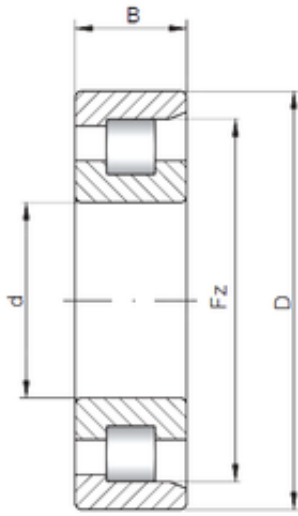

ASAHI FORGE OF AMERICA BEARING CORP.

100 mm x 215 mm x 73 mm ISO NF2320
cylindrical roller bearings

Bearing No. NF2320

Size	100x215x73 mm
Bore Diameter	100 mm
Outer Diameter	215 mm
Width	73 mm
d	100 mm
D	215 mm
B	73 mm
C	73 mm

NF2320 Bearing 2D drawings and 3D CAD models