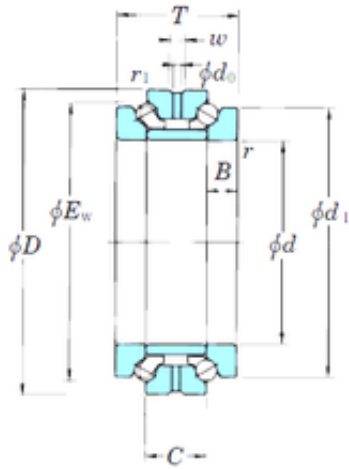

ASAHI FORGE OF AMERICA BEARING CORP.

78 mm x 115 mm x 12 mm KOYO 234715B thrust ball bearings

Bearing No. 234715B

Size	78x115x48 mm
Bore Diameter	78 mm
Outer Diameter	115 mm
Width	48 mm
d	78 mm
D	115 mm
Ew	105 mm
T	48 mm
B	12 mm
C	24 mm
Angle ()	60 °
d1	102 mm
r min.	1,1 mm
r1 min.	0,6 mm
W	8 mm
Weight	1,49 Kg
Basic dynamic load rating (C)	49,1 kN
Basic static load rating (C0)	111 kN
(Grease) Lubrication Speed	3 700 r/min

234715B Bearing 2D drawings and 3D CAD models