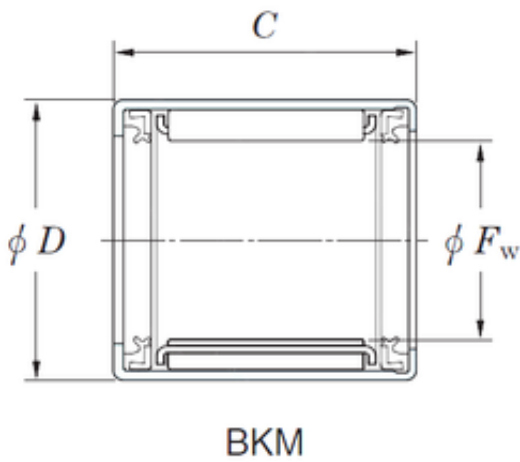

ASAHI FORGE OF AMERICA BEARING CORP.

KOYO BKM304030JU needle roller bearings

Bearing No. BKM304030JU

| | |
|-------------------------------|-------------|
| Size | 30x40x30 mm |
| Bore Diameter | 30 mm |
| Outer Diameter | 40 mm |
| Width | 30 mm |
| Fw | 30 mm |
| D | 40 mm |
| C | 30 mm |
| Weight | 0,077 Kg |
| Basic dynamic load rating (C) | 30,8 kN |
| Basic static load rating (C0) | 49,3 kN |

BKM304030JU Bearing 2D drawings and 3D CAD models