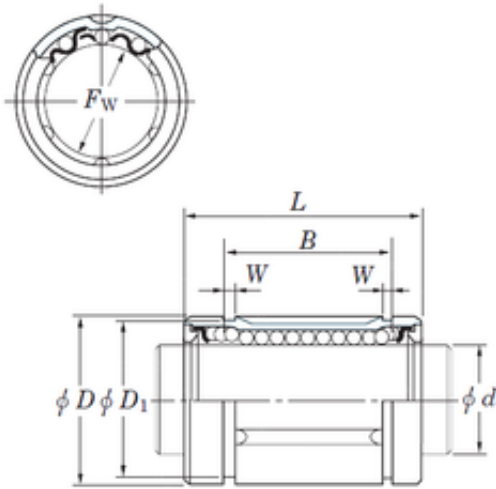

## KOYO SDE30MG linear bearings

Bearing No. SDE30MG

Size	30x47x52.1 mm
Bore Diameter	30 mm
Outer Diameter	47 mm
Width	52,1 mm
Fw	30 mm
D	47 mm
B	52,1 mm
D1	44,5 mm
L	68 mm
W	1,85 mm
Weight	0,32 Kg
Basic dynamic load rating (C)	1470 kN

SDE30MG Bearing 2D drawings and 3D CAD models