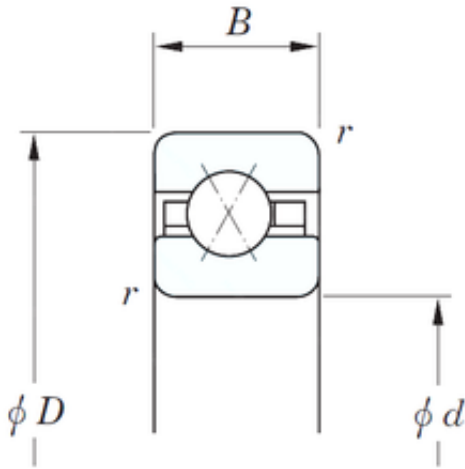

ASAHI FORGE OF AMERICA BEARING CORP.

38,1 mm x 47,625 mm x 4,762 mm KOYO
KTX015 angular contact ball bearings

Bearing No. KTX015

Size	38.1x47.625x4.762 mm
Bore Diameter	38,1 mm
Outer Diameter	47,625 mm
Width	4,762 mm
d	38,1 mm
D	47,625 mm
B	4,762 mm
C	4,762 mm
r	0,4 mm
Weight	0,018 Kg
Basic dynamic load rating (C)	2,5 kN
Bearing No.	KTX015
r(min)	0.4
Cr	2.50
C0r	2.30
Mass(kg)	0.018

KTX015 Bearing 2D drawings and 3D CAD models